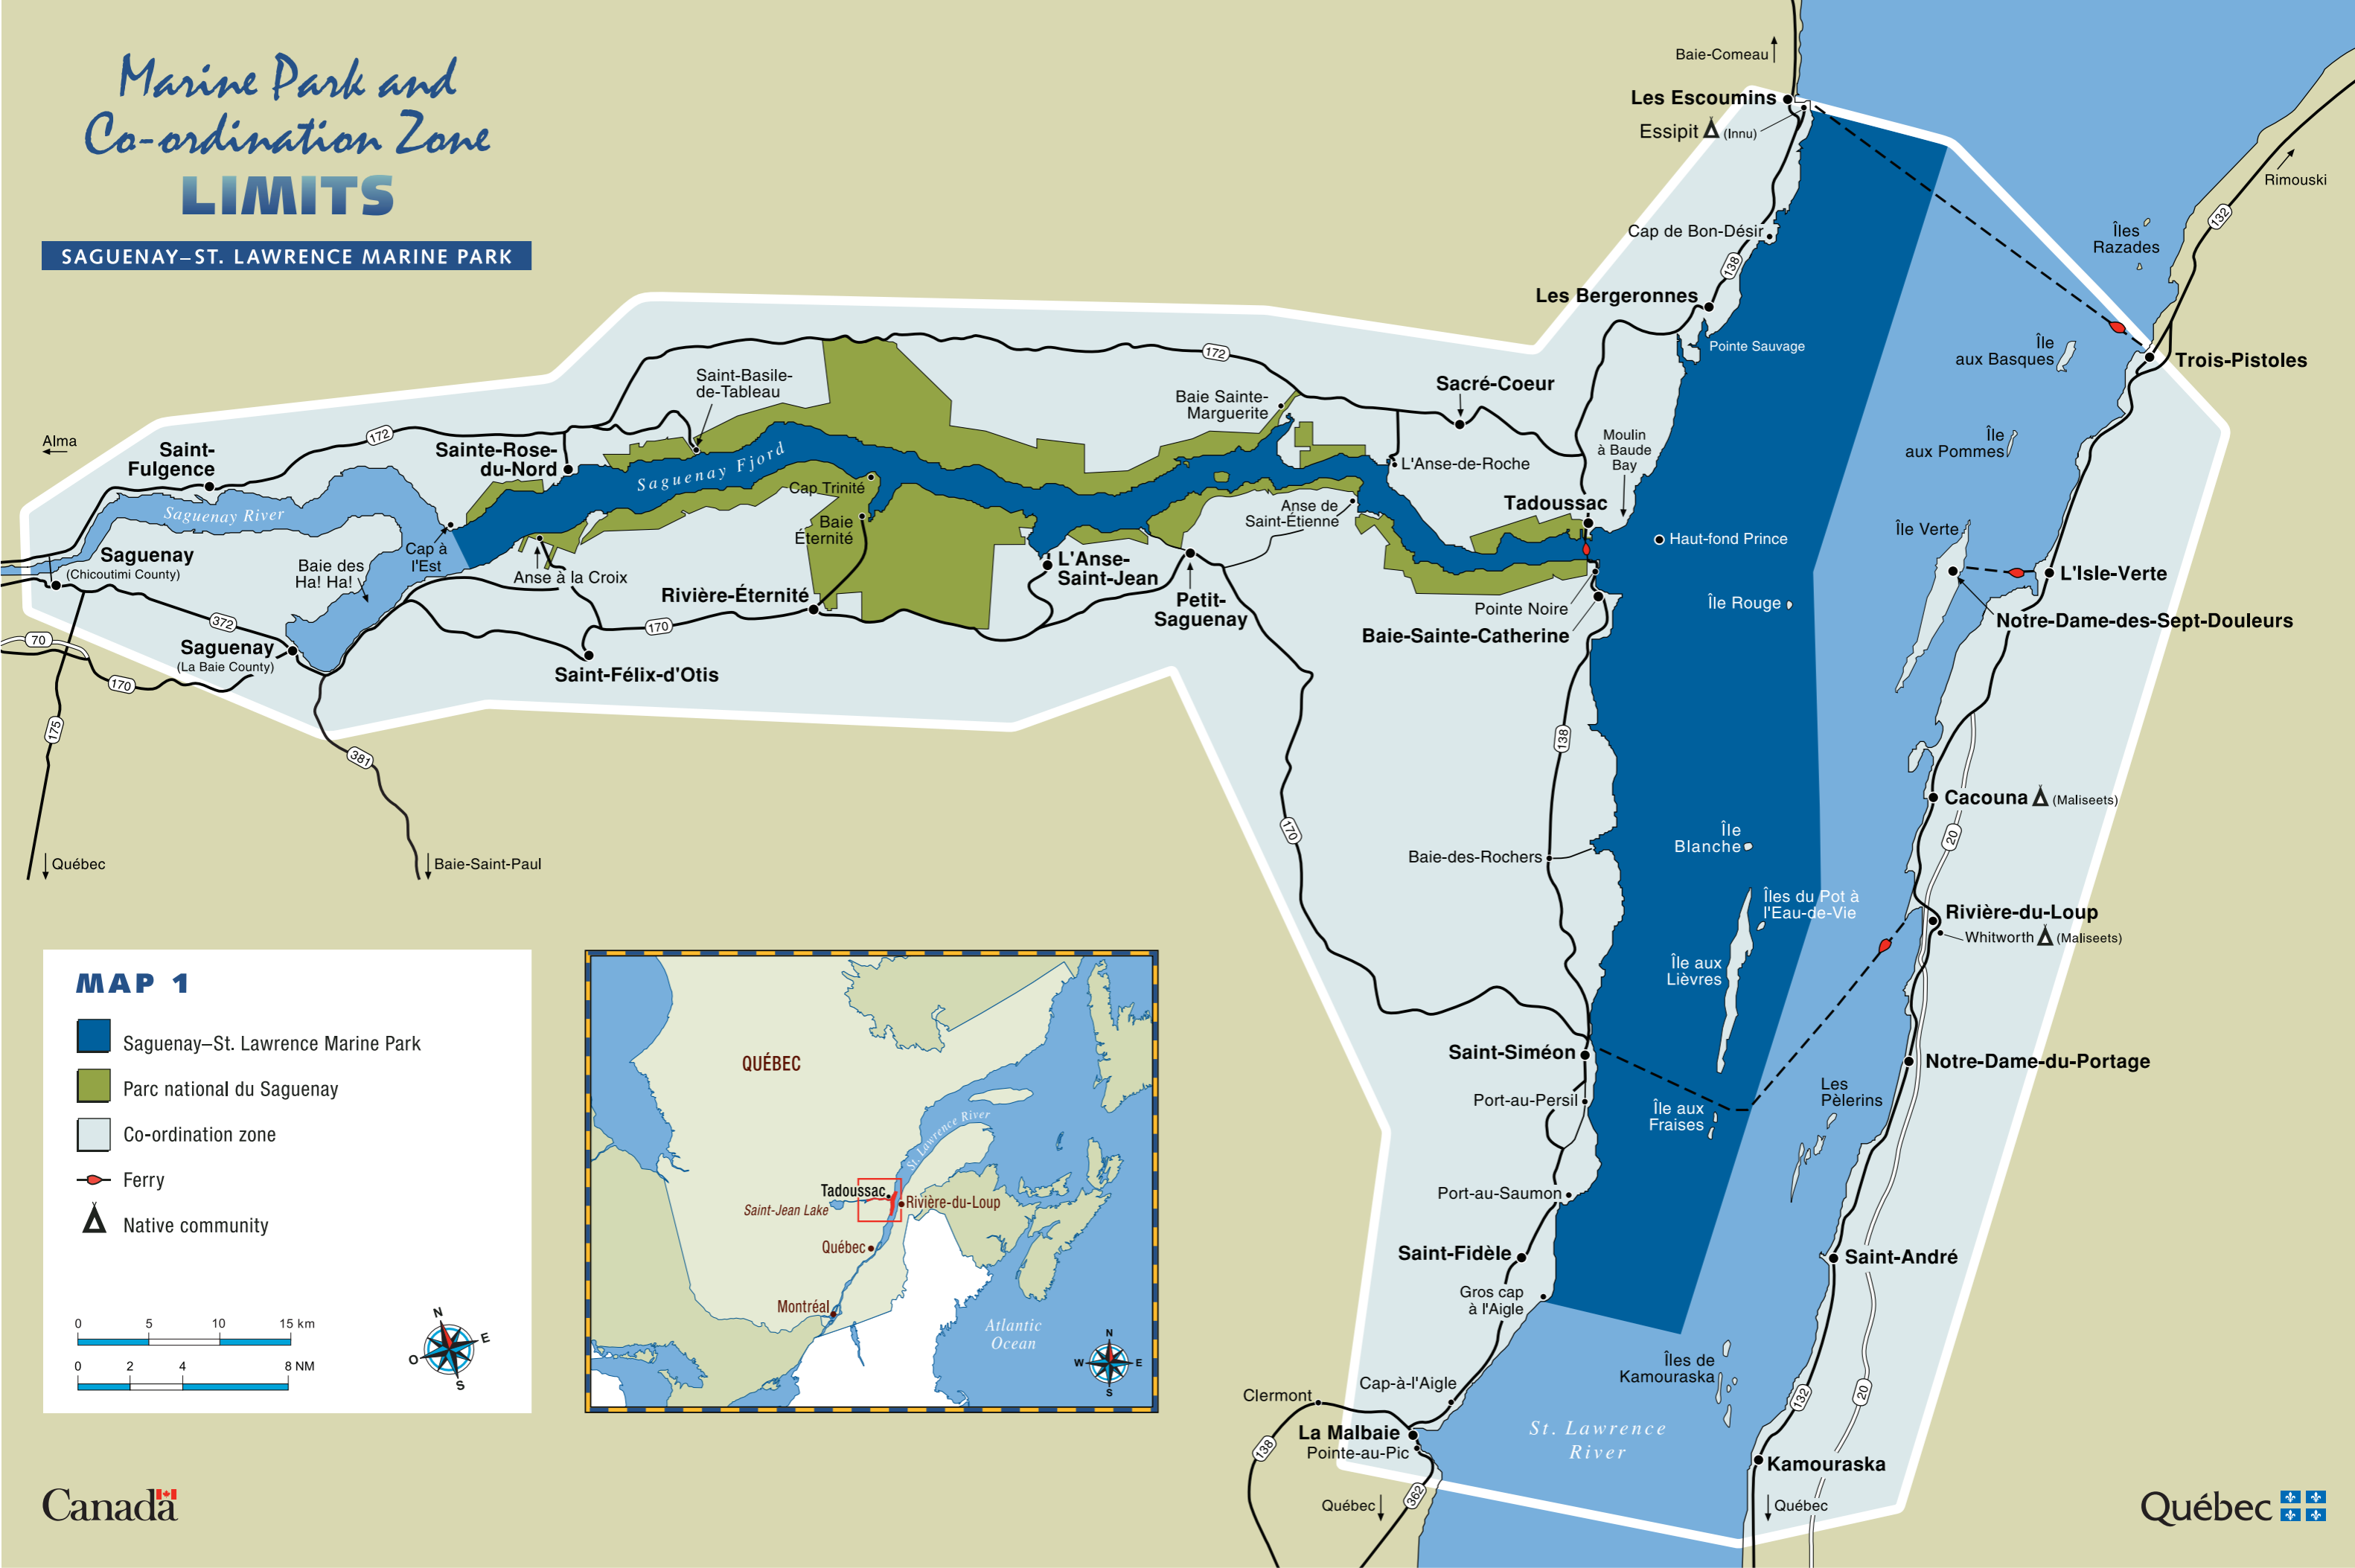

# Marine Park and Co-ordination Zone LIMITS

## SAGUENAY-ST. LAWRENCE MARINE PARK

### MAP 1

- Saguenay–St. Lawrence Marine Park
- Parc national du Saguenay
- Co-ordination zone
- Ferry
- Native community